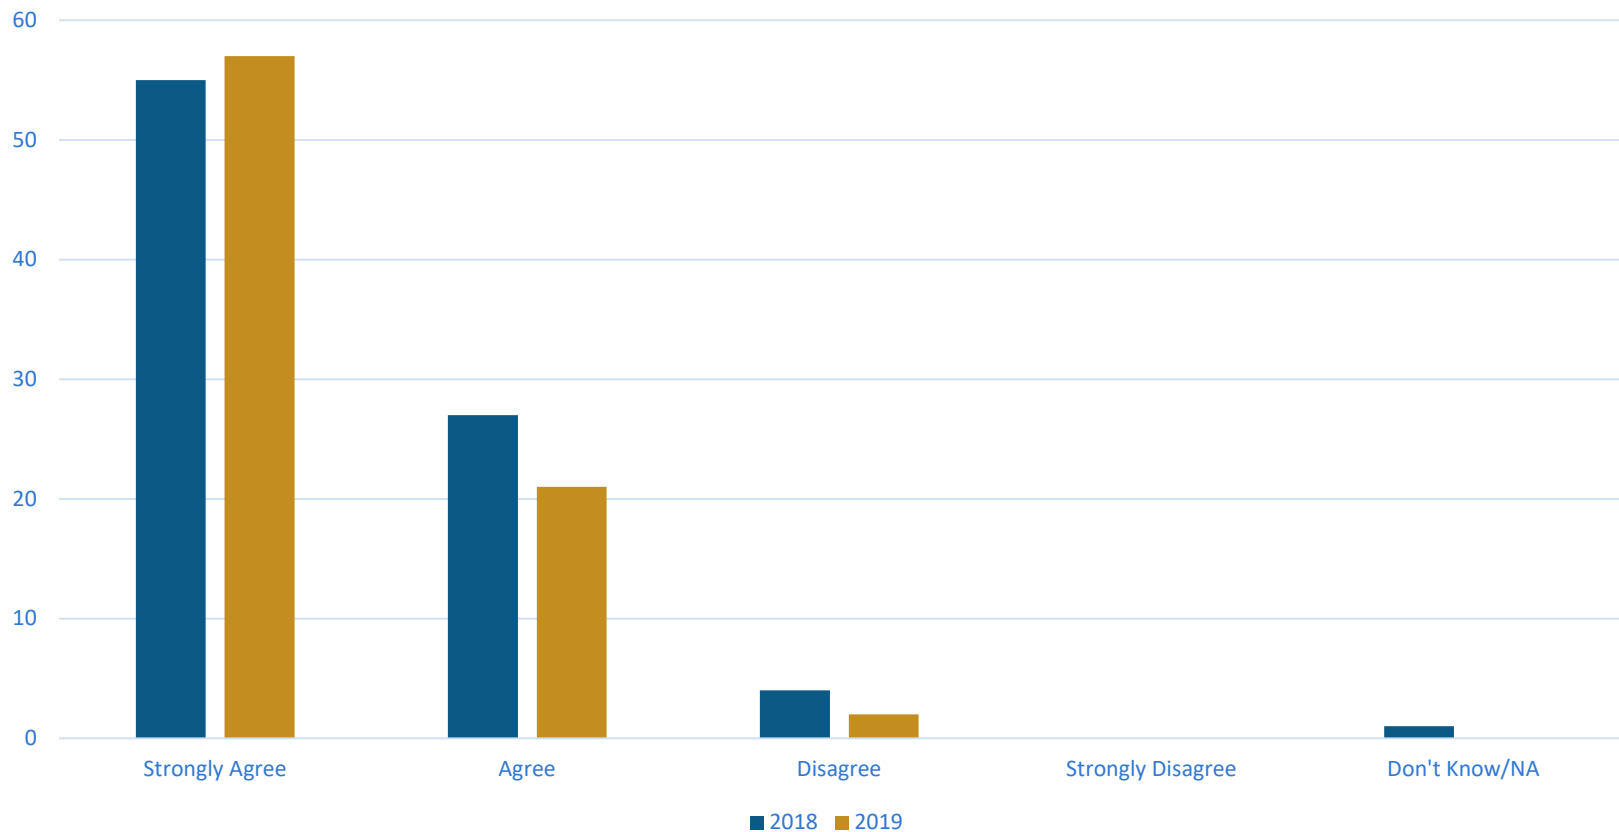

2019 Family and Community Survey

The school building and grounds appear clean and well maintained.