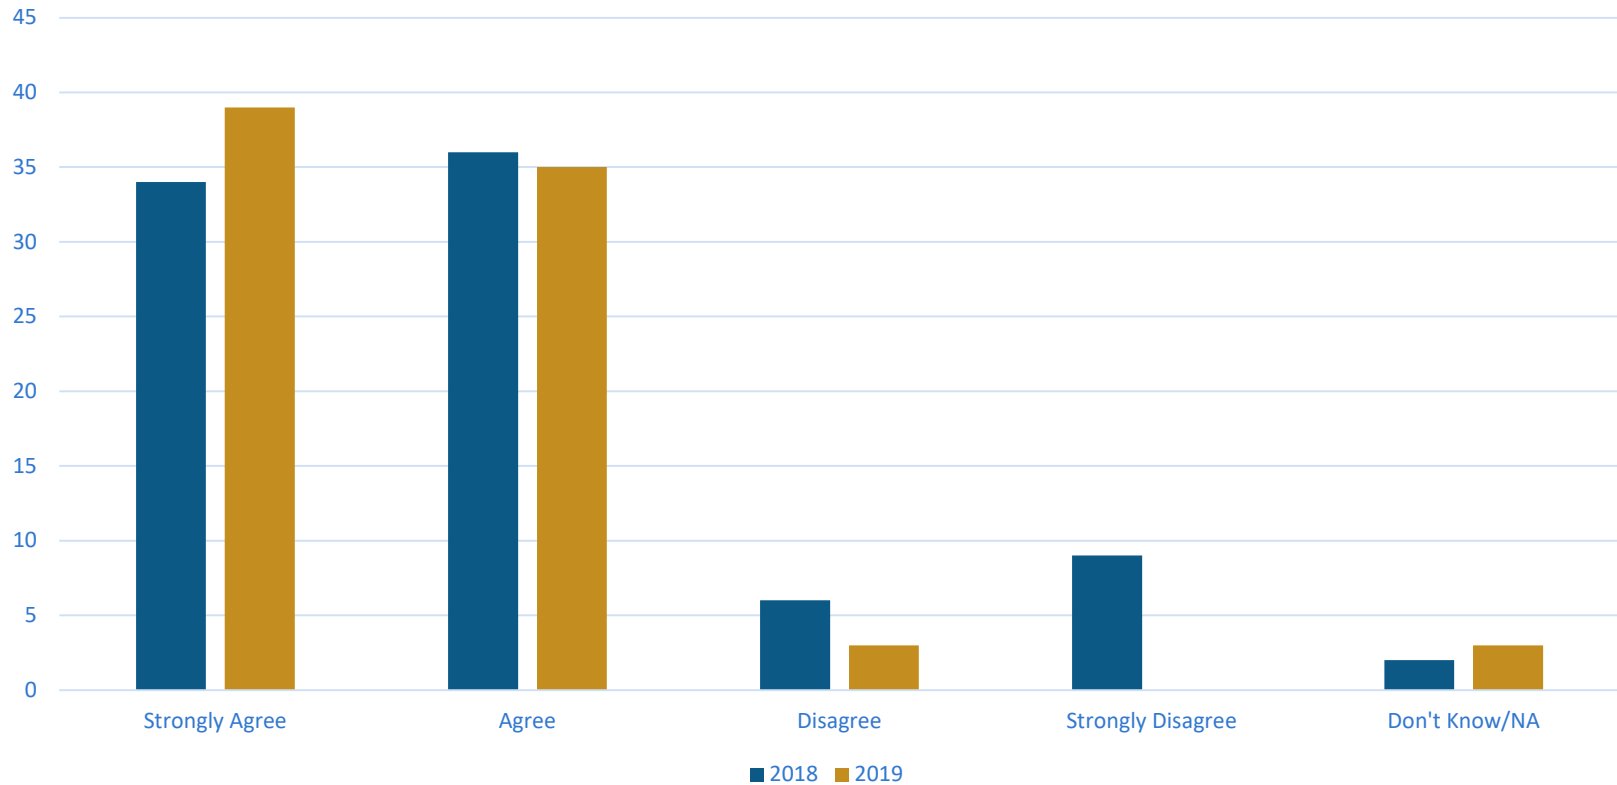

2019 Family and Community Survey

Parents know what the school is doing to improve student learning.

2019 Family and Community Survey

My child's school is a place where all students are challenged and supported to do their best.

2019 Family and Community Survey

In addition to providing report cards, the teachers in my child's school communicate with me about my child's progress.

2019 Family and Community Survey

Whenever I phone or visit the school, staff members are courteous and helpful.

2019 Family and Community Survey

The school building and grounds appear clean and well maintained.

2019 Family and Community Survey

The principal and other administrators in my child's school work to make sure the school is a safe, efficient and effective learning environment.