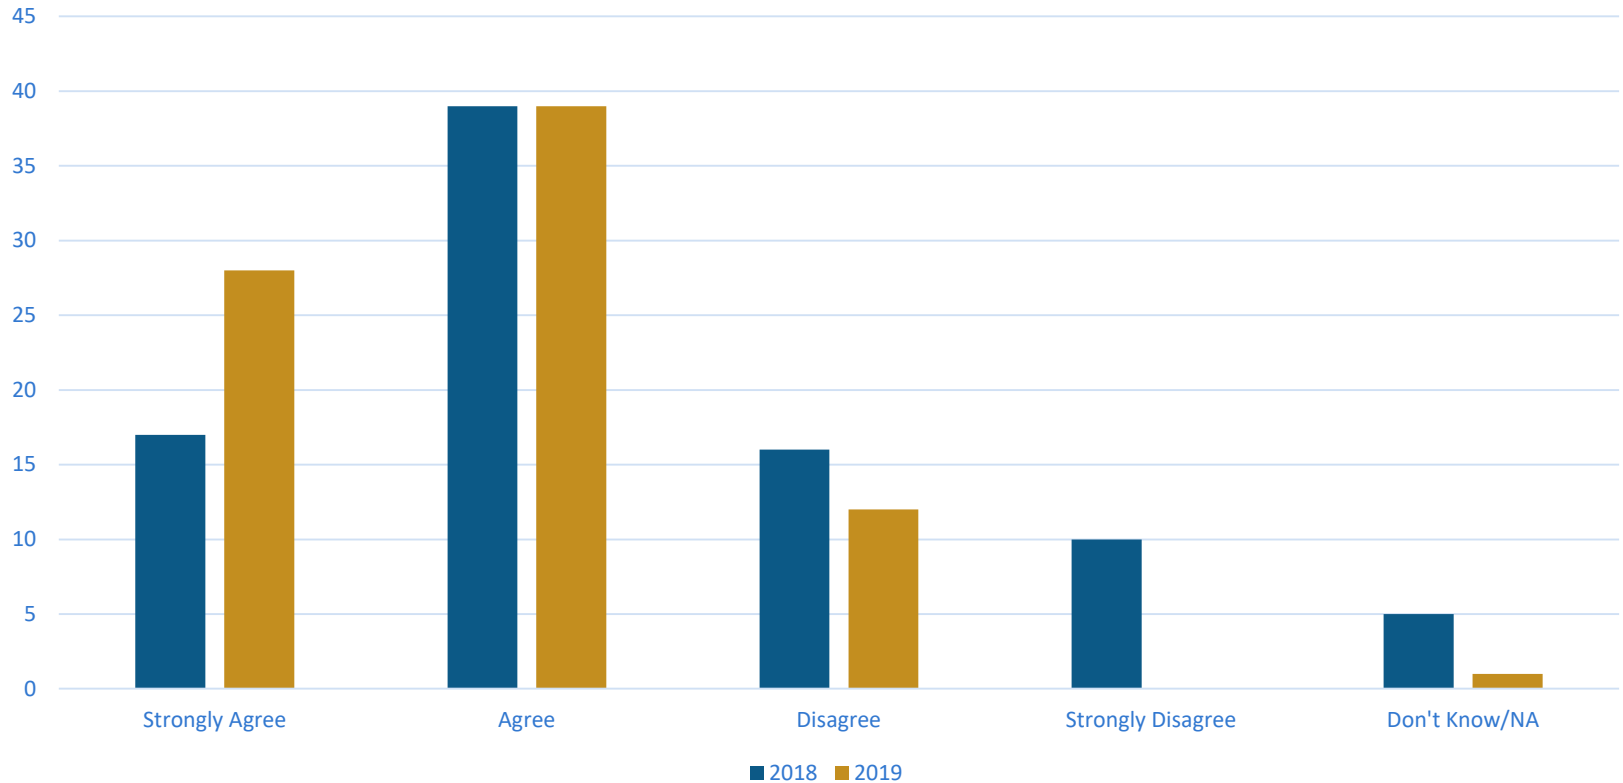

Are you aware of the district's emphasis on cultivating a positive growth mindset?

2019 Family and Community Survey

I have a positive impression about the quality of education that takes place in Arlington schools.

2019 Family and Community Survey

Parents know what the school is doing to improve student learning.

2019 Family and Community Survey

My child's school is a place where all students are challenged and supported to do their best.