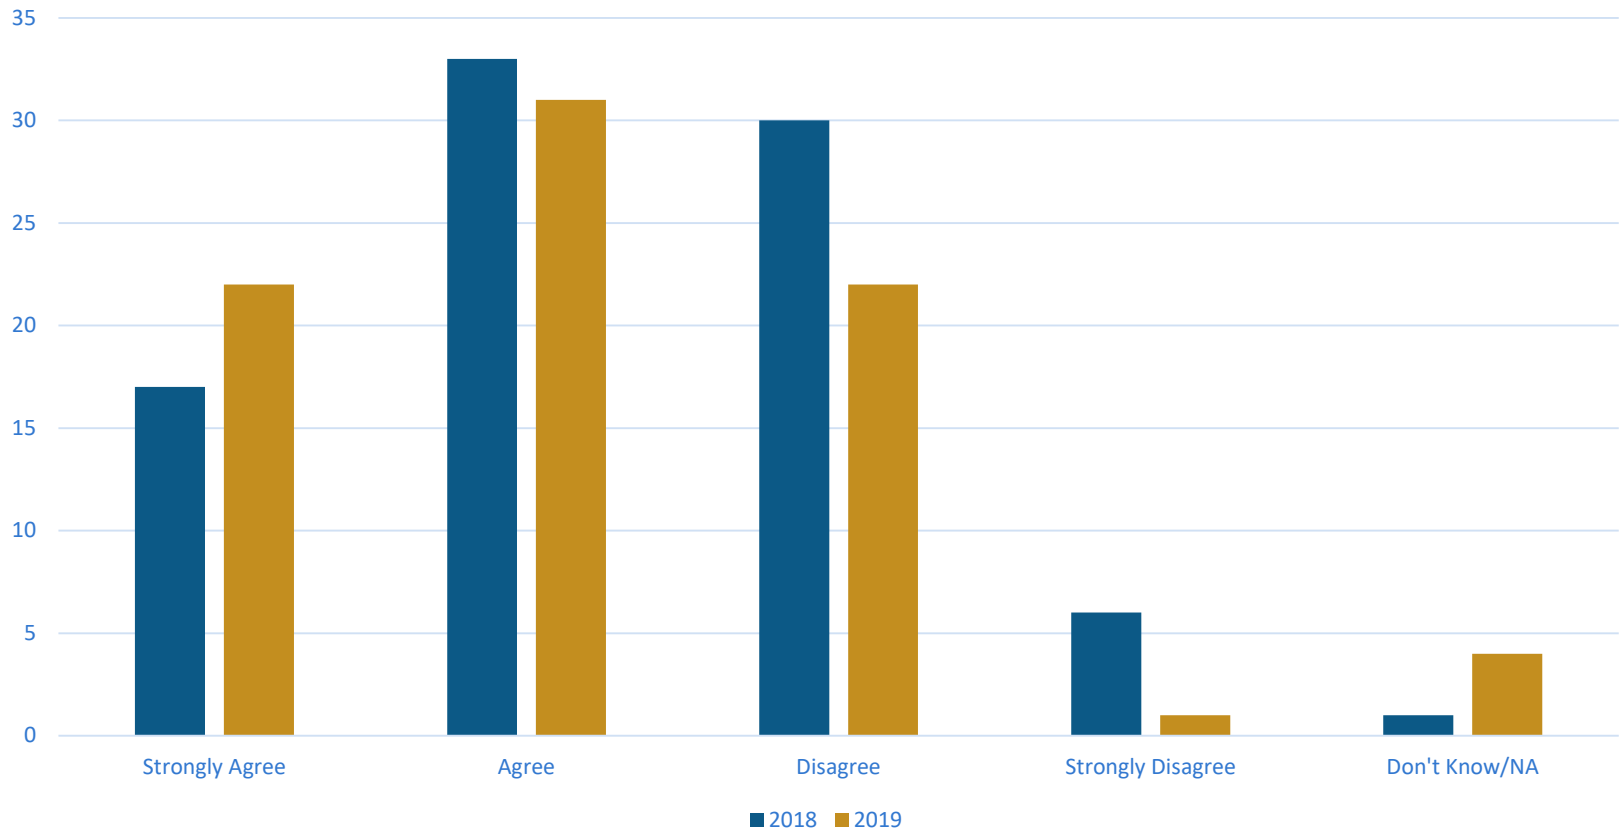

Are you aware of the district's emphasis on cultivating a positive growth mindset?

2019 Family and Community Survey

I have a positive impression about the quality of education that takes place in Arlington schools.

2019 Family and Community Survey

Parents know what the school is doing to improve student learning.

2019 Family and Community Survey

My child's school is a place where all students are challenged and supported to do their best.