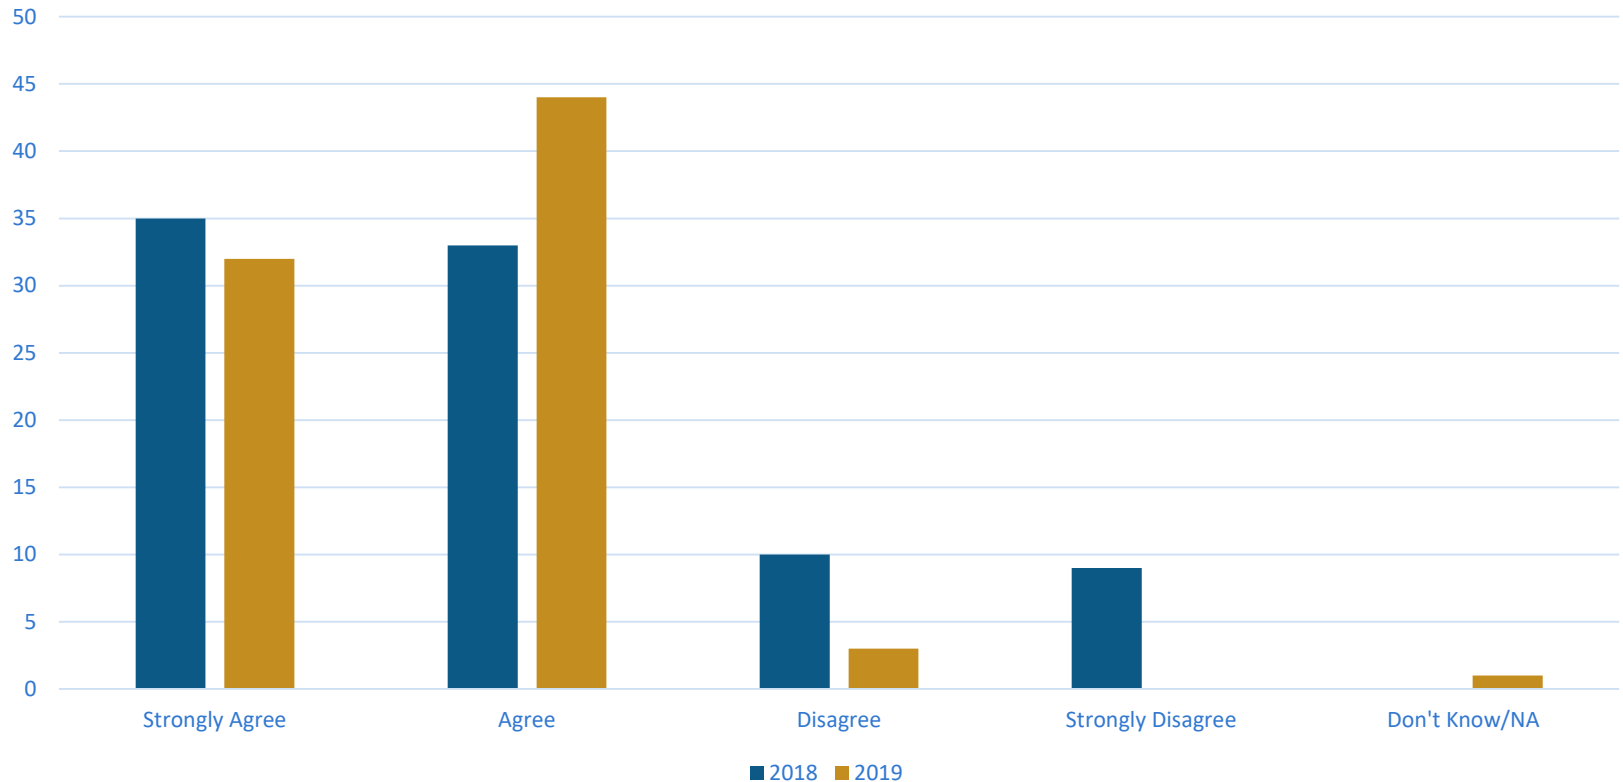

2019 Family and Community Survey

How would you grade the school district's performance overall?

2019 Family and Community Survey

In general, do you think schools in Arlington are improving?

2019 Family and Community Survey

Are you aware of the district's emphasis on cultivating a positive growth mindset?

2019 Family and Community Survey

I have a positive impression about the quality of education that takes place in Arlington schools.

2019 Family and Community Survey

Parents know what the school is doing to improve student learning.

2019 Family and Community Survey

My child's school is a place where all students are challenged and supported to do their best.