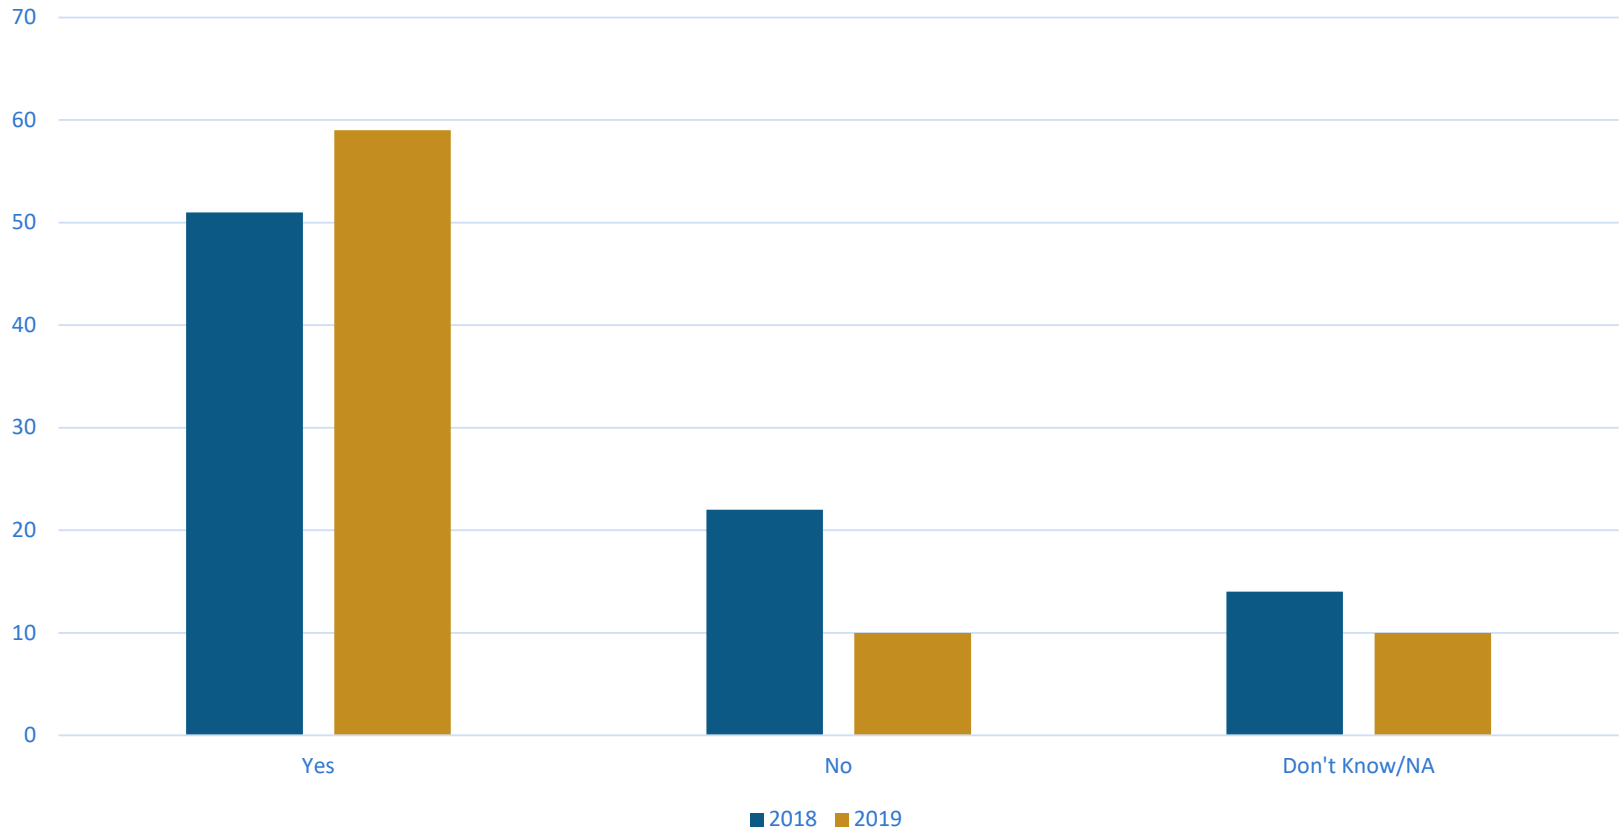

2019 Family and Community Survey

How would you grade the school district's performance overall?

2019 Family and Community Survey

In general, do you think schools in Arlington are improving?

2019 Family and Community Survey

Are you aware of the district's emphasis on cultivating a positive growth mindset?

2019 Family and Community Survey

I have a positive impression about the quality of education that takes place in Arlington schools.