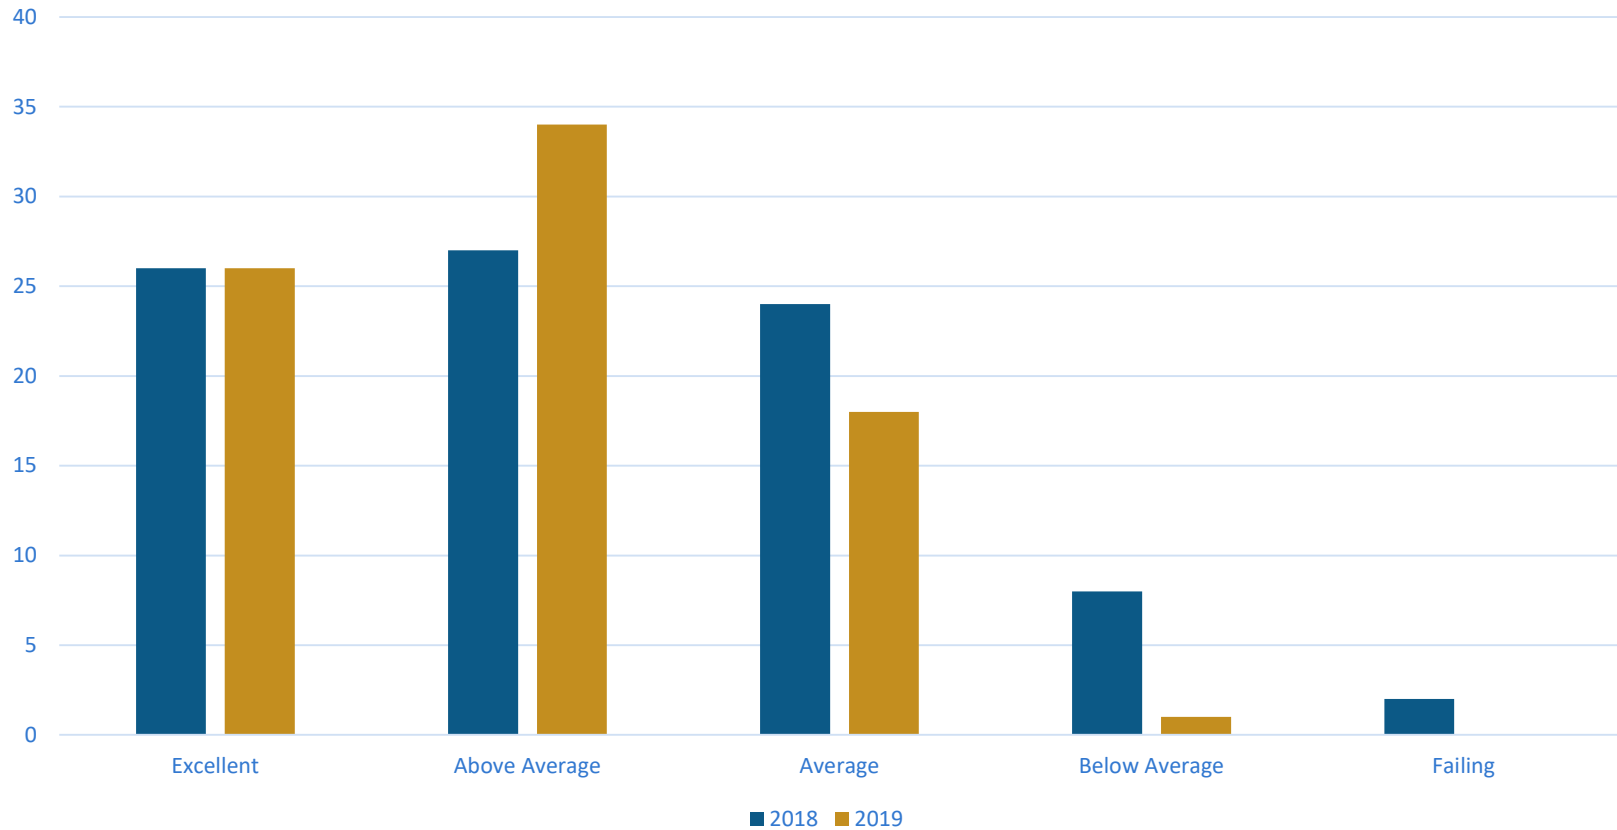

2019 Family and Community Survey

How would you grade the school district's performance overall?

2019 Family and Community Survey

In general, do you think schools in Arlington are improving?

2019 Family and Community Survey

Are you aware of the district's emphasis on cultivating a positive growth mindset?

2019 Family and Community Survey

I have a positive impression about the quality of education that takes place in Arlington schools.