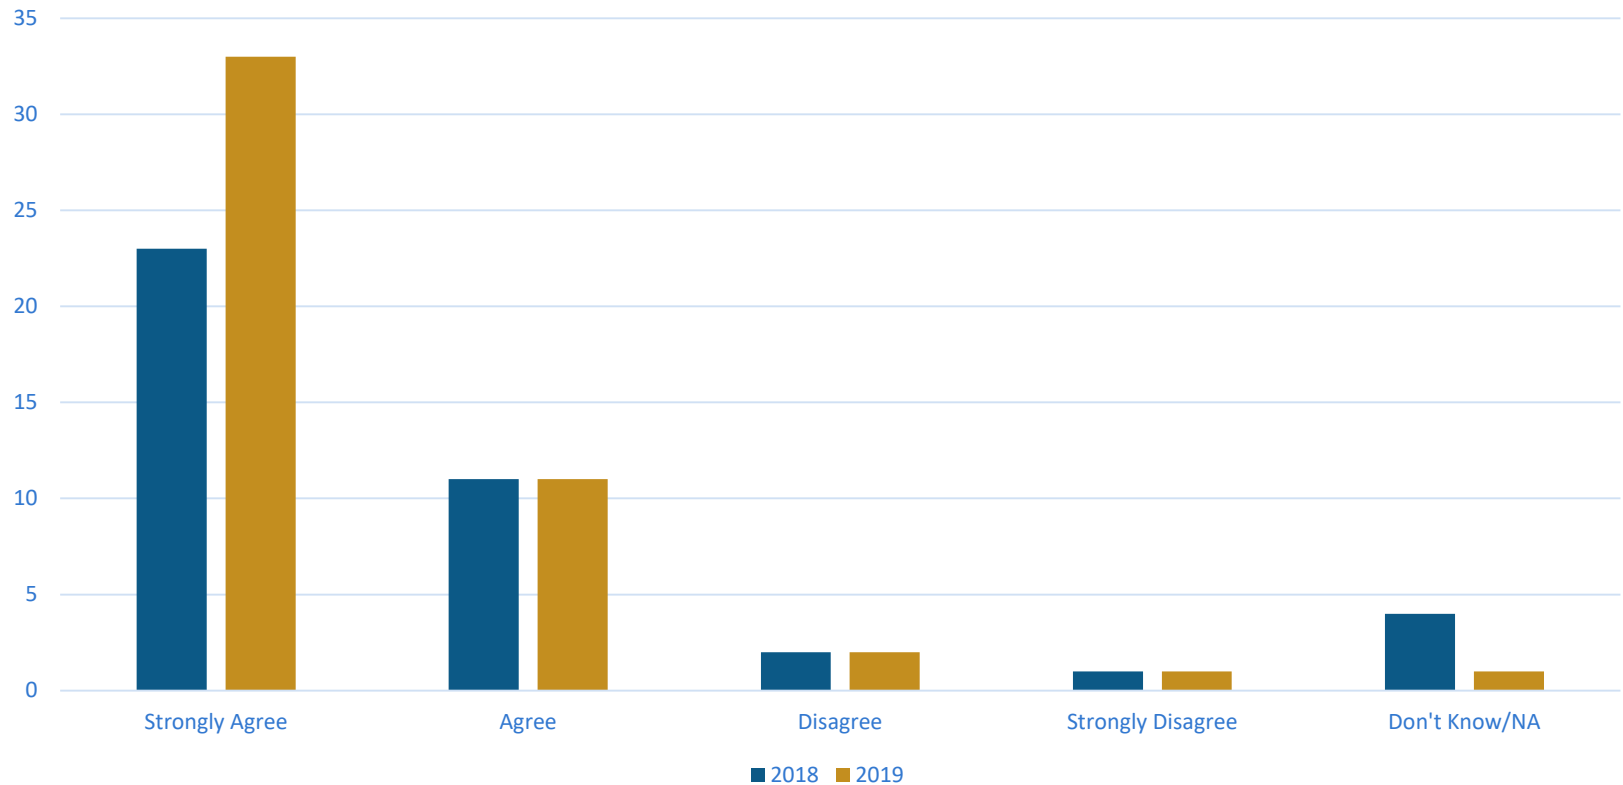

2019 Family and Community Survey

Parents know what the school is doing to improve student learning.

2019 Family and Community Survey

My child's school is a place where all students are challenged and supported to do their best.

2019 Family and Community Survey

In addition to providing report cards, the teachers in my child's school communicate with me about my child's progress.

2019 Family and Community Survey

Whenever I phone or visit the school, staff members are courteous and helpful.

2019 Family and Community Survey

The school building and grounds appear clean and well maintained.

2019 Family and Community Survey

The principal and other administrators in my child's school work to make sure the school is a safe, efficient and effective learning environment.