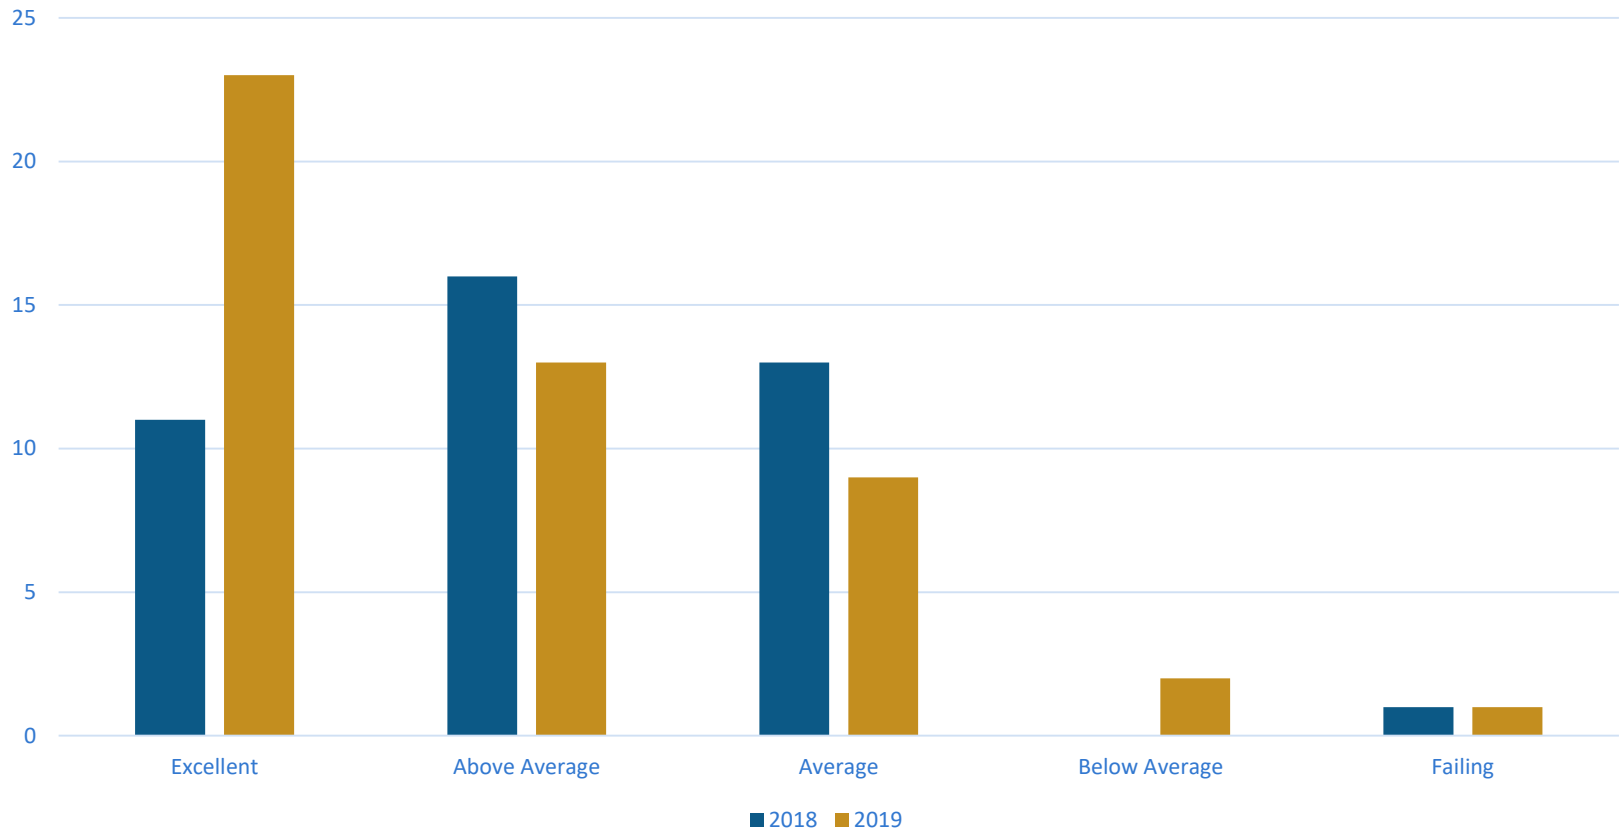

2019 Family and Community Survey

How would you grade the school district's performance overall?

2019 Family and Community Survey

In general, do you think schools in Arlington are improving?

2019 Family and Community Survey

Are you aware of the district's emphasis on cultivating a positive growth mindset?

2019 Family and Community Survey

I have a positive impression about the quality of education that takes place in Arlington schools.