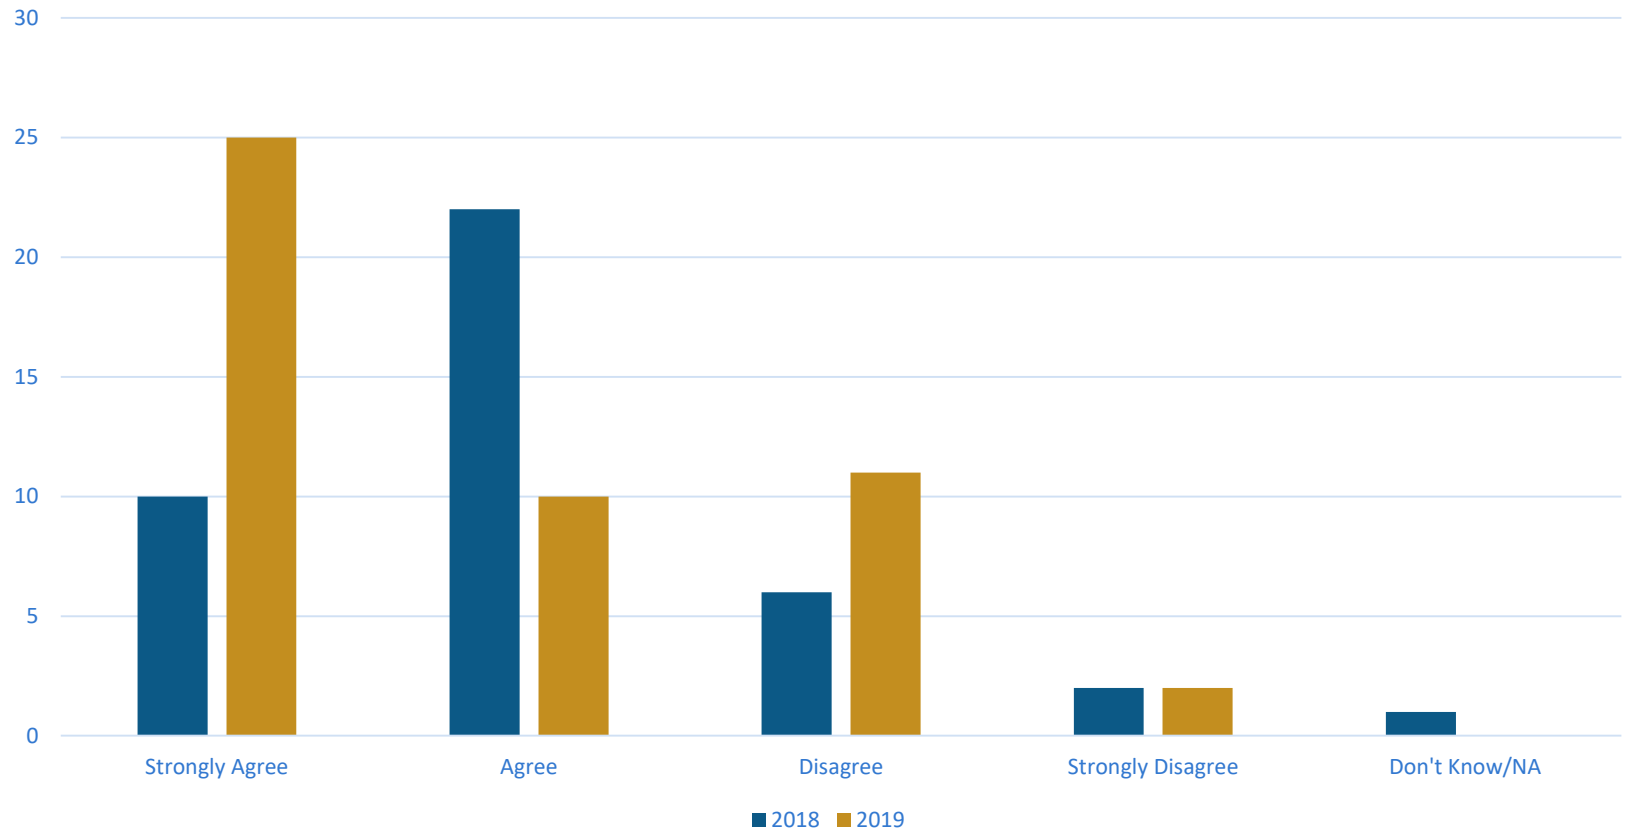

Are you aware of the district's emphasis on cultivating a positive growth mindset?

2019 Family and Community Survey

I have a positive impression about the quality of education that takes place in Arlington schools.

2019 Family and Community Survey

Parents know what the school is doing to improve student learning.

2019 Family and Community Survey

My child's school is a place where all students are challenged and supported to do their best.