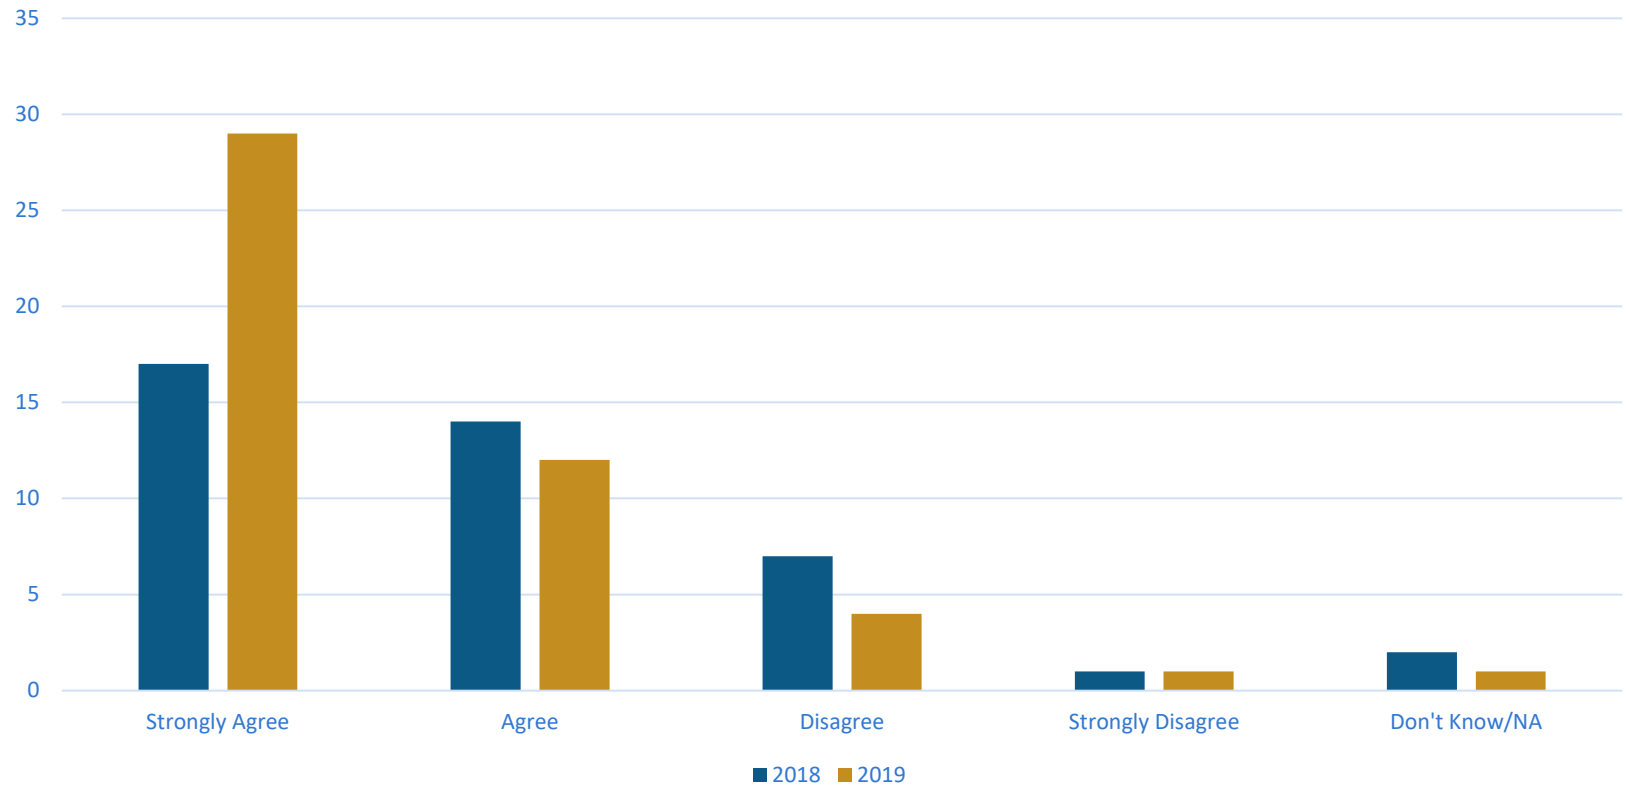

2019 Family and Community Survey

How would you grade the school district's performance overall?

2019 Family and Community Survey

In general, do you think schools in Arlington are improving?

2019 Family and Community Survey

Are you aware of the district's emphasis on cultivating a positive growth mindset?

2019 Family and Community Survey

I have a positive impression about the quality of education that takes place in Arlington schools.