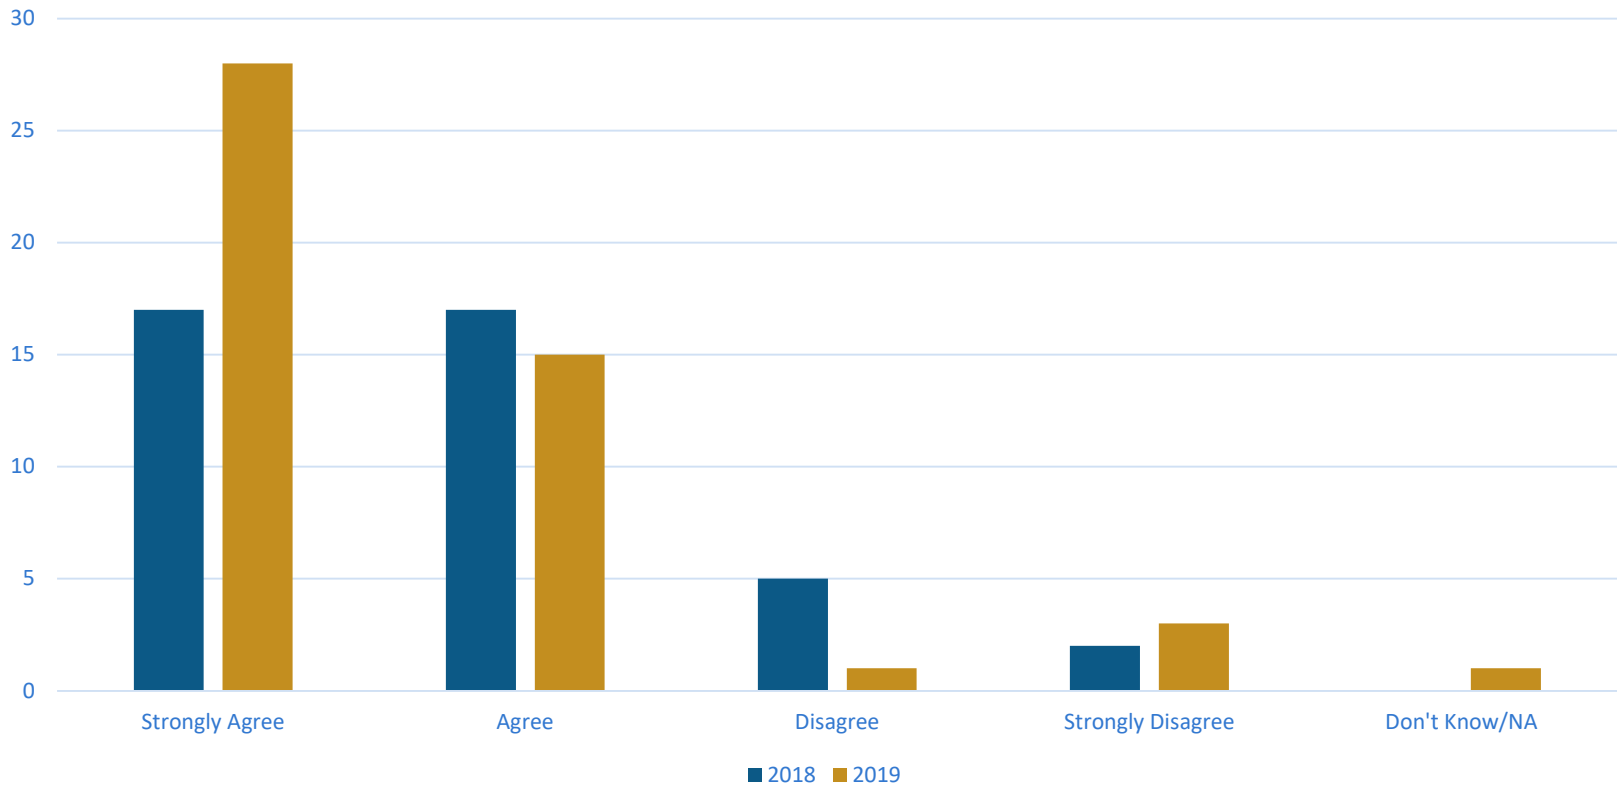

Are you aware of the district's emphasis on cultivating a positive growth mindset?

2019 Family and Community Survey

I have a positive impression about the quality of education that takes place in Arlington schools.

2019 Family and Community Survey

Parents know what the school is doing to improve student learning.

2019 Family and Community Survey

My child's school is a place where all students are challenged and supported to do their best.