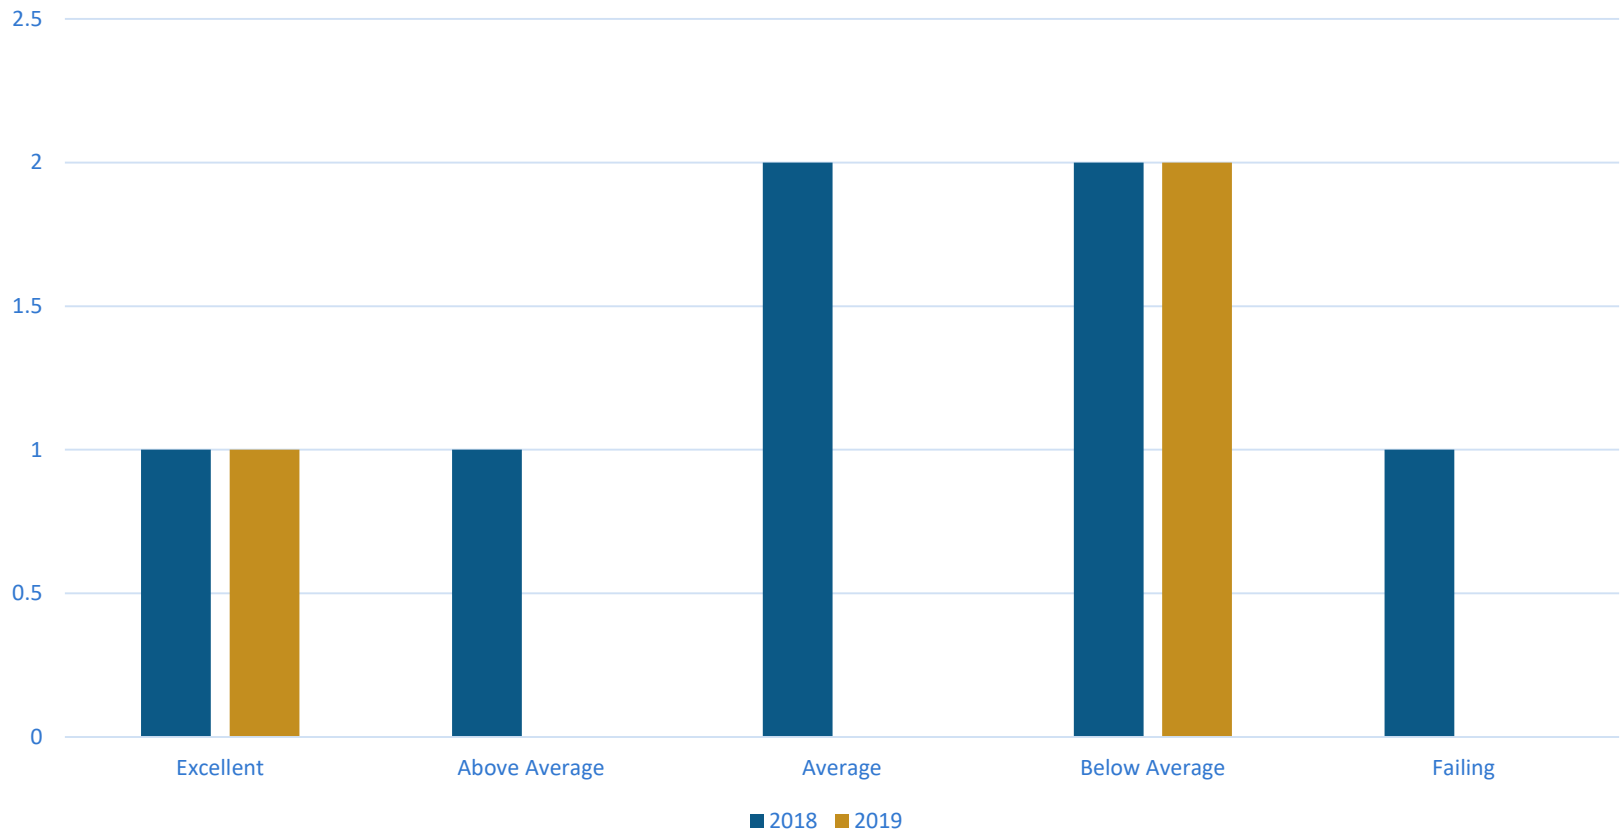

2019 Family and Community Survey

How would you grade the school district's performance overall?

2019 Family and Community Survey

In general, do you think schools in Arlington are improving?

2019 Family and Community Survey

Are you aware of the district's emphasis on cultivating a positive growth mindset?

2019 Family and Community Survey

I have a positive impression about the quality of education that takes place in Arlington schools.