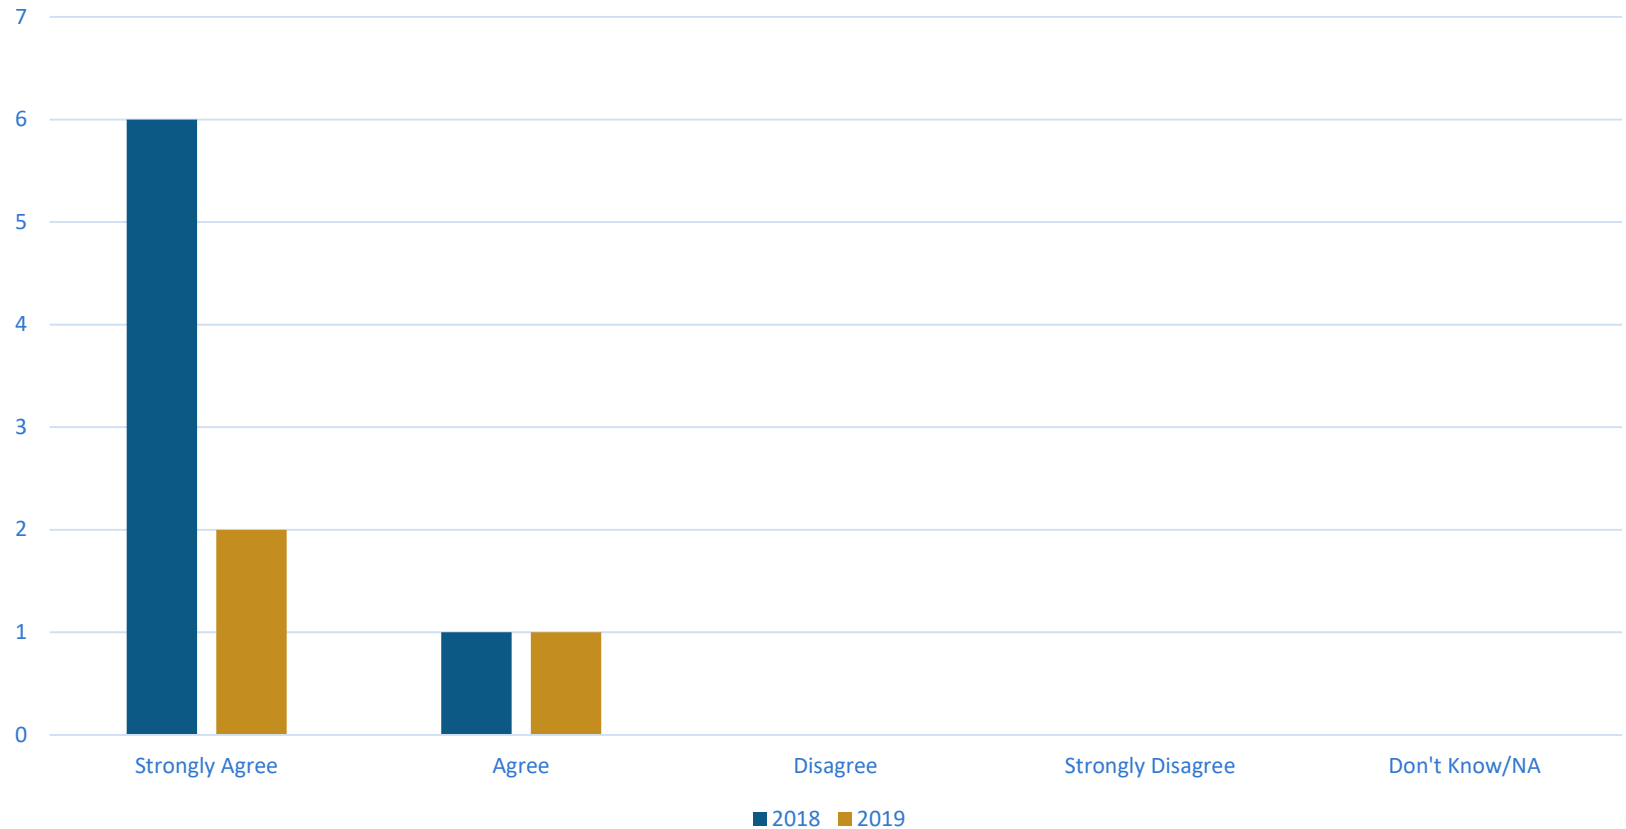

2019 Family and Community Survey

Whenever I phone or visit the school, staff members are courteous and helpful.