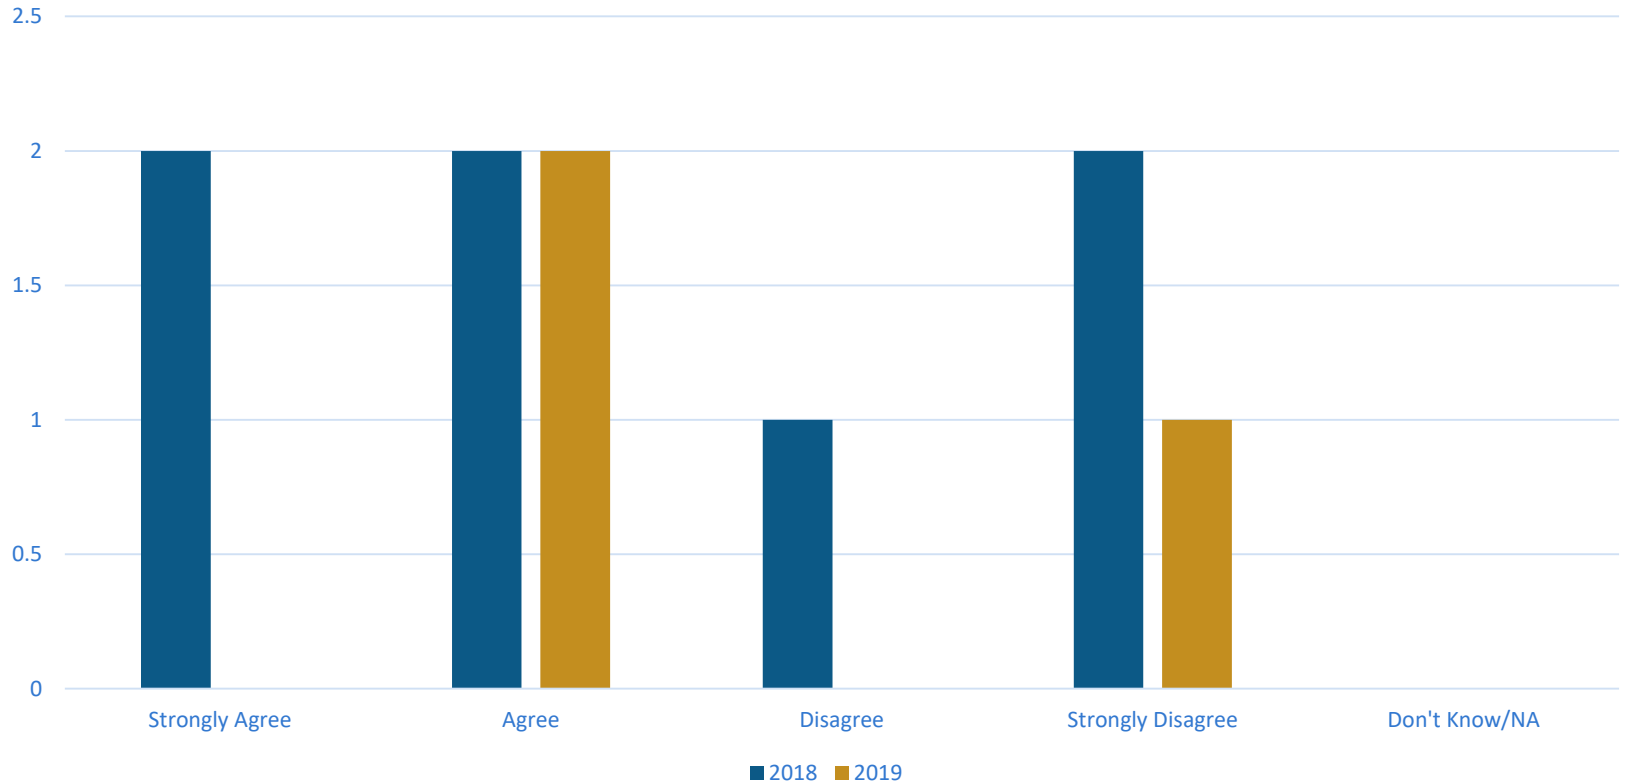

Are you aware of the district's emphasis on cultivating a positive growth mindset?

2019 Family and Community Survey

I have a positive impression about the quality of education that takes place in Arlington schools.

2019 Family and Community Survey

Parents know what the school is doing to improve student learning.

2019 Family and Community Survey

My child's school is a place where all students are challenged and supported to do their best.