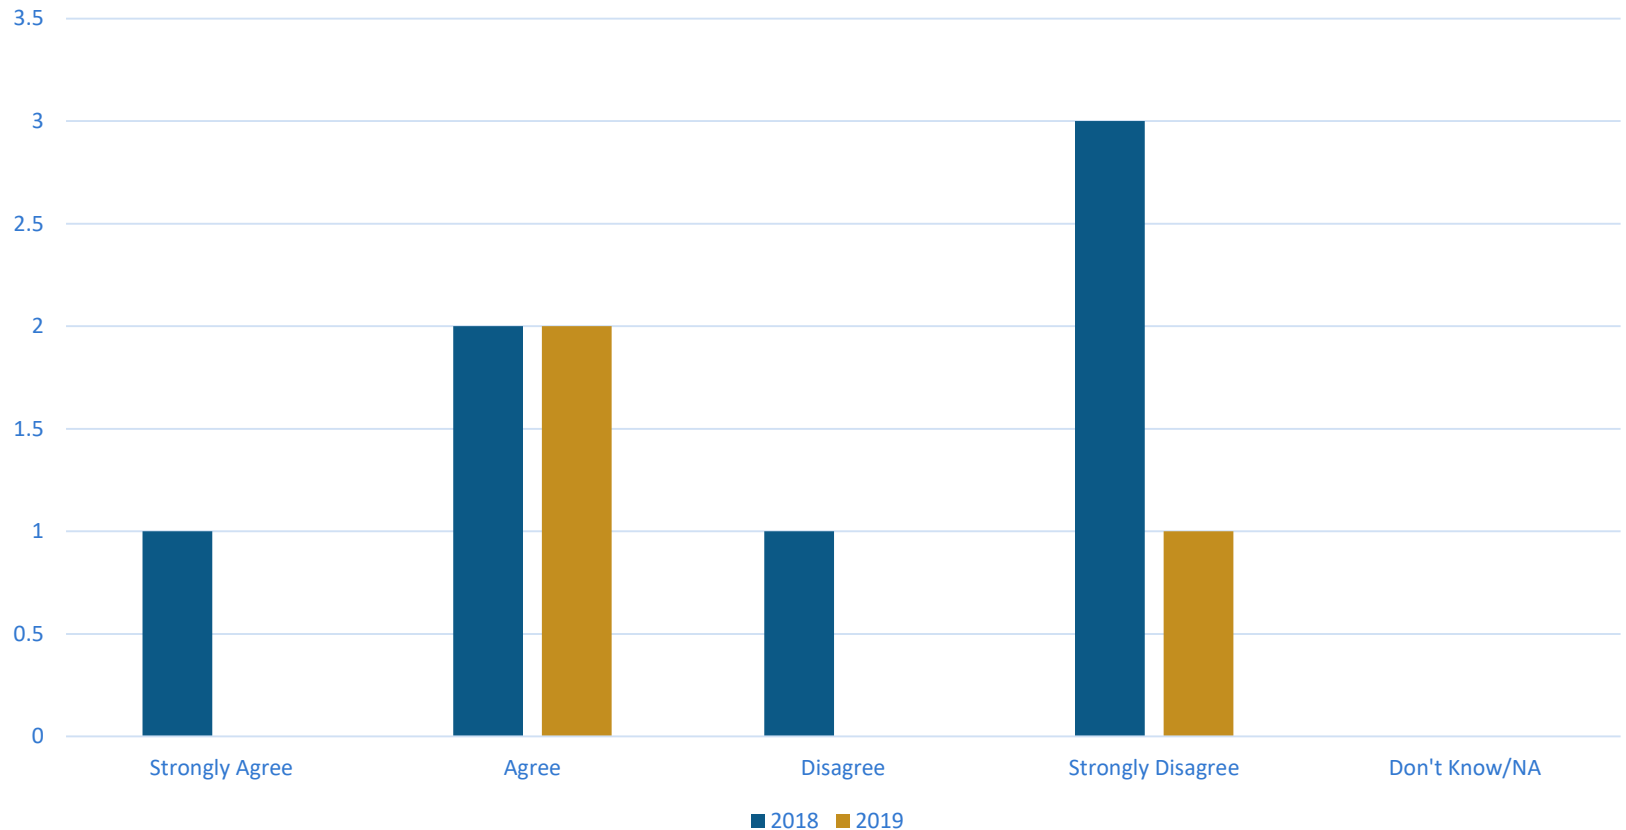

Are you aware of the district's emphasis on cultivating a positive growth mindset?

2019 Family and Community Survey

I have a positive impression about the quality of education that takes place in Arlington schools.

2019 Family and Community Survey

Parents know what the school is doing to improve student learning.

2019 Family and Community Survey

My child's school is a place where all students are challenged and supported to do their best.