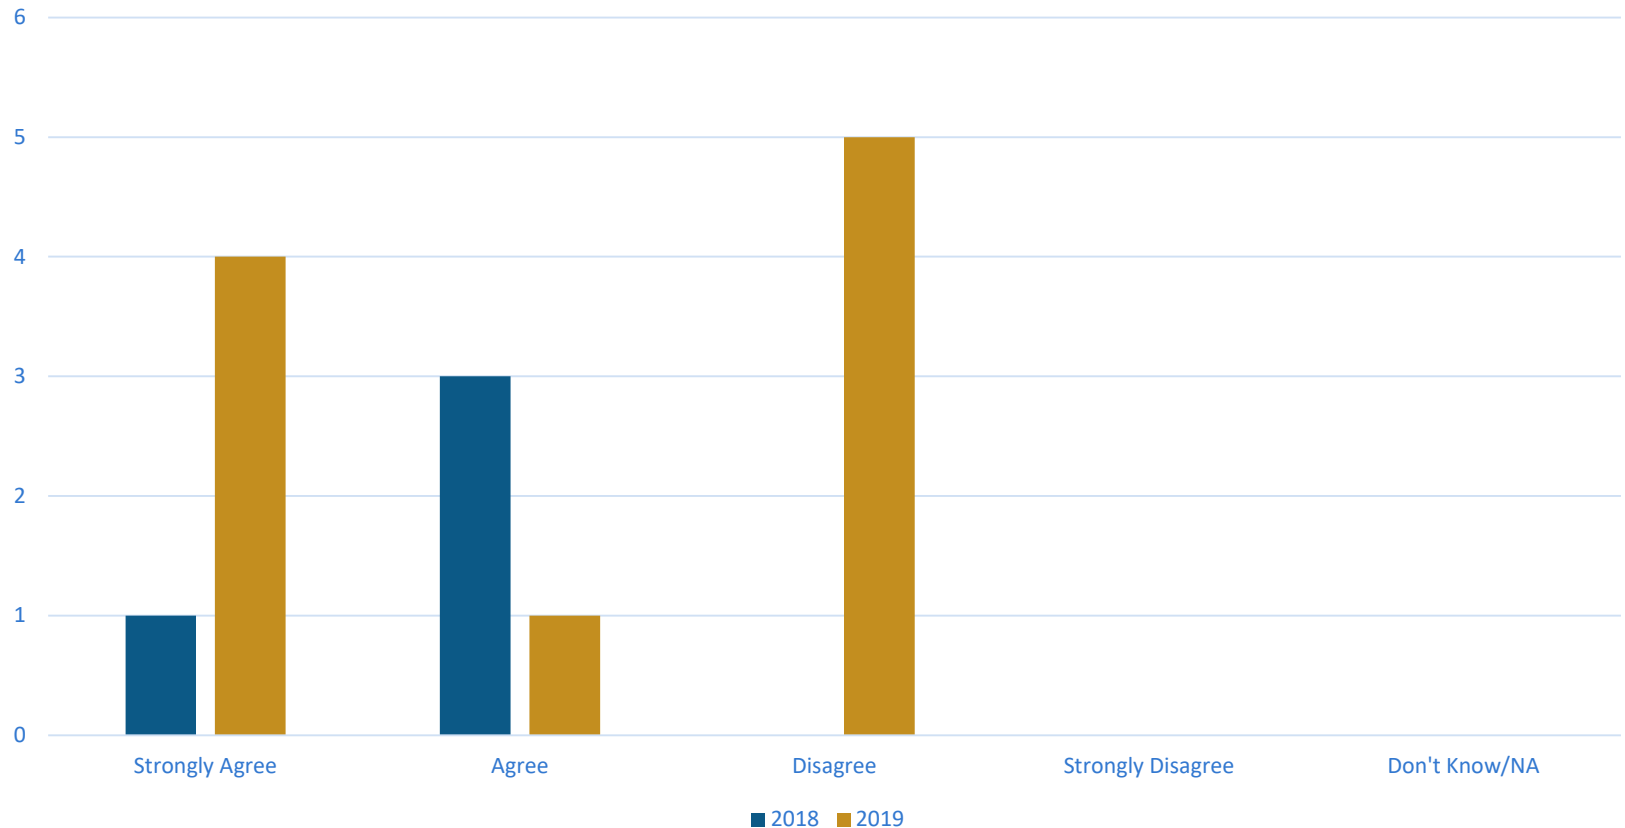

2019 Family and Community Survey

Are you aware of the district's emphasis on cultivating a positive growth mindset?

2019 Family and Community Survey

I have a positive impression about the quality of education that takes place in Arlington schools.

2019 Family and Community Survey

Parents know what the school is doing to improve student learning.

2019 Family and Community Survey

My child's school is a place where all students are challenged and supported to do their best.