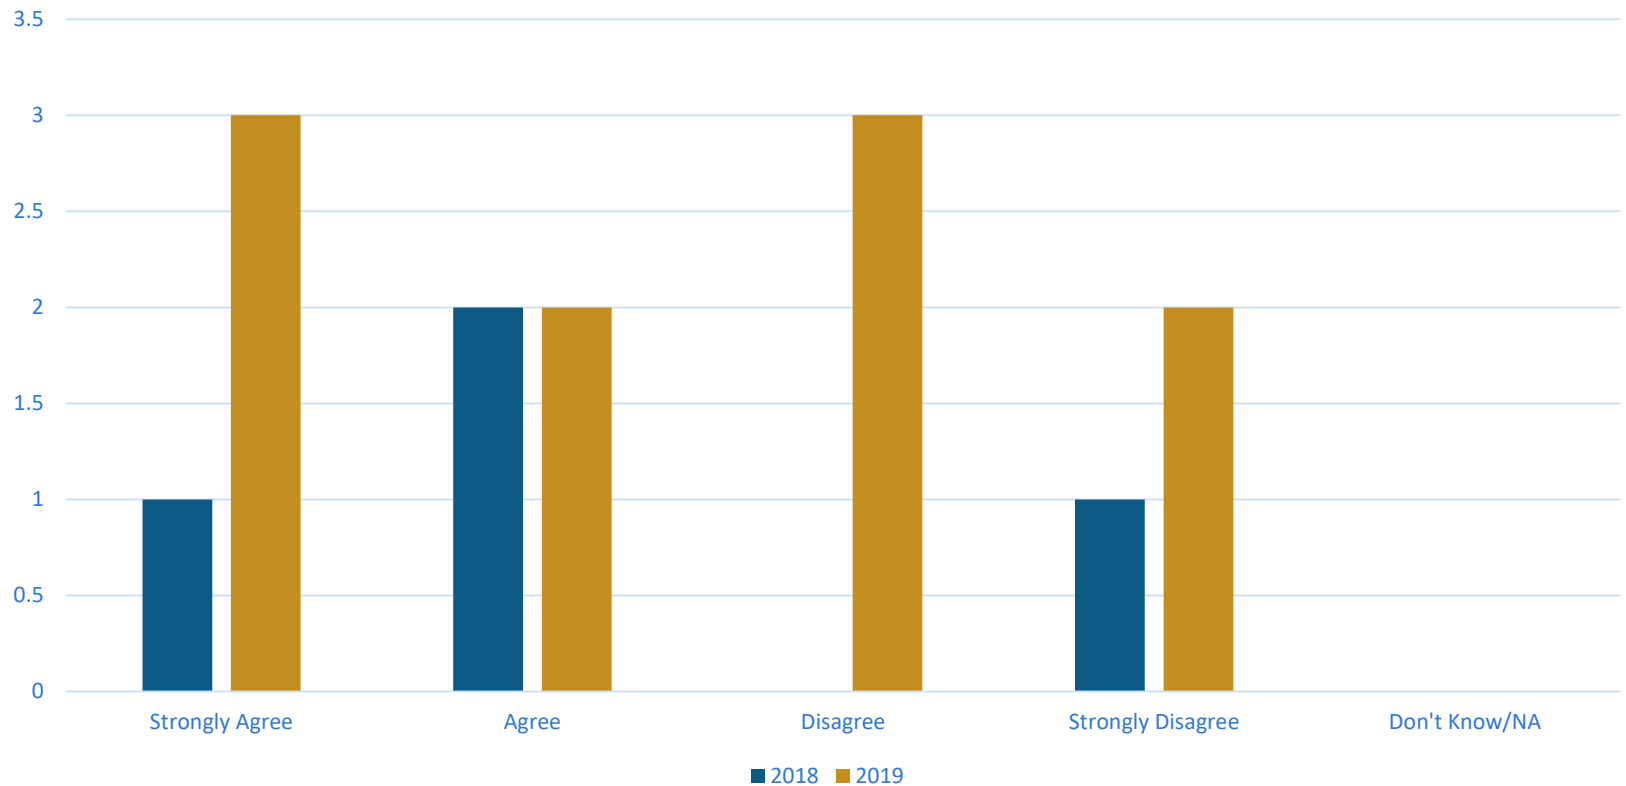

2019 Family and Community Survey

How would you grade the school district's performance overall?

2019 Family and Community Survey

In general, do you think schools in Arlington are getting better or worse?

2019 Family and Community Survey

Are you aware of the district's emphasis on cultivating a positive growth mindset?

2019 Family and Community Survey

I have a positive impression about the quality of education that takes place in Arlington schools.

2019 Family and Community Survey

Parents know what the school is doing to improve student learning.

2019 Family and Community Survey

My child's school is a place where all students are challenged and supported to do their best.