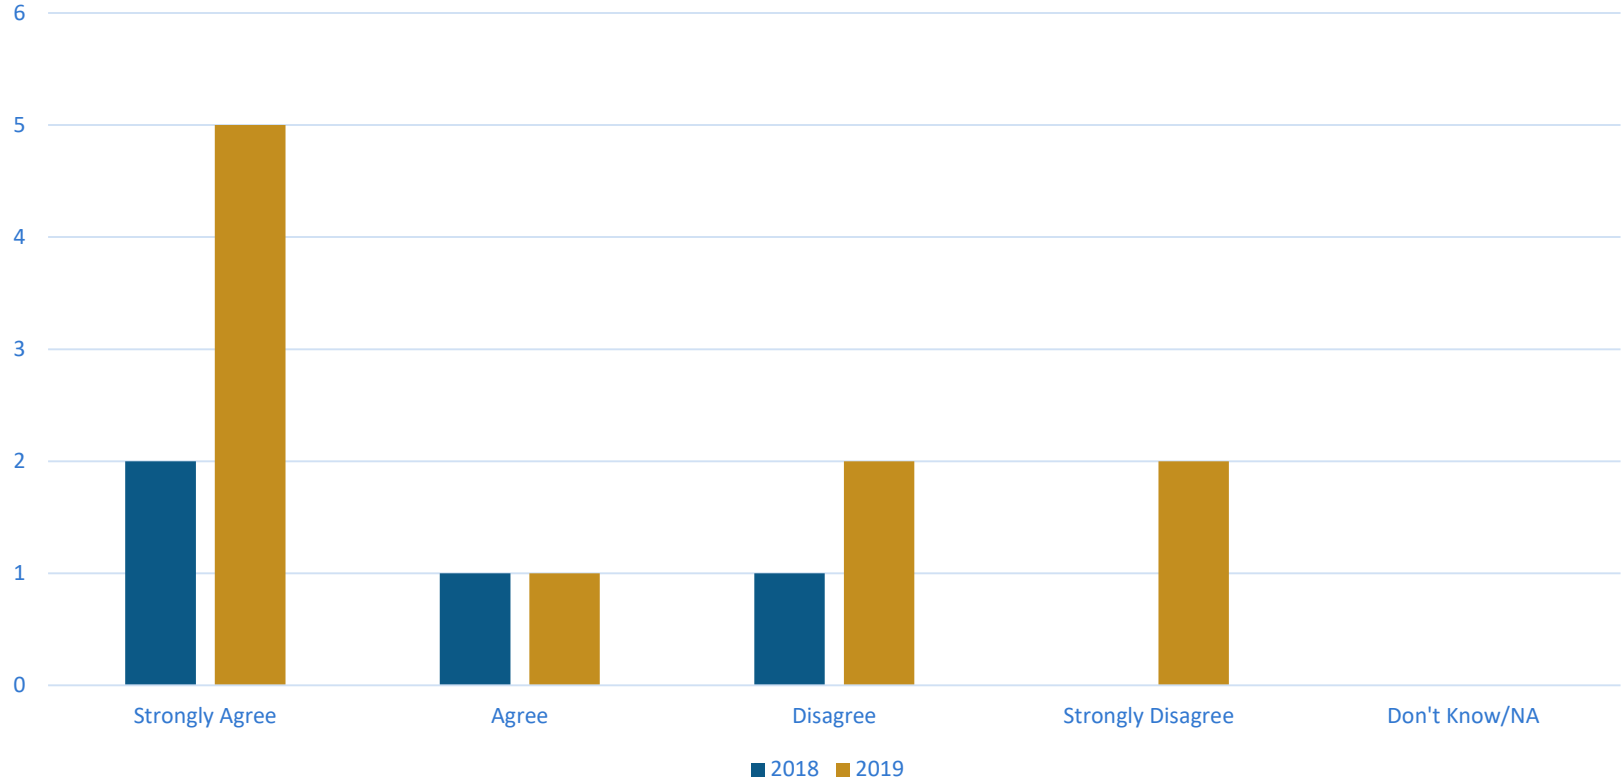

2019 Family and Community Survey

Are you aware of the district's emphasis on cultivating a positive growth mindset?

2019 Family and Community Survey

I have a positive impression about the quality of education that takes place in Arlington schools.

2019 Family and Community Survey

Parents know what the school is doing to improve student learning.

2019 Family and Community Survey

My child's school is a place where all students are challenged and supported to do their best.