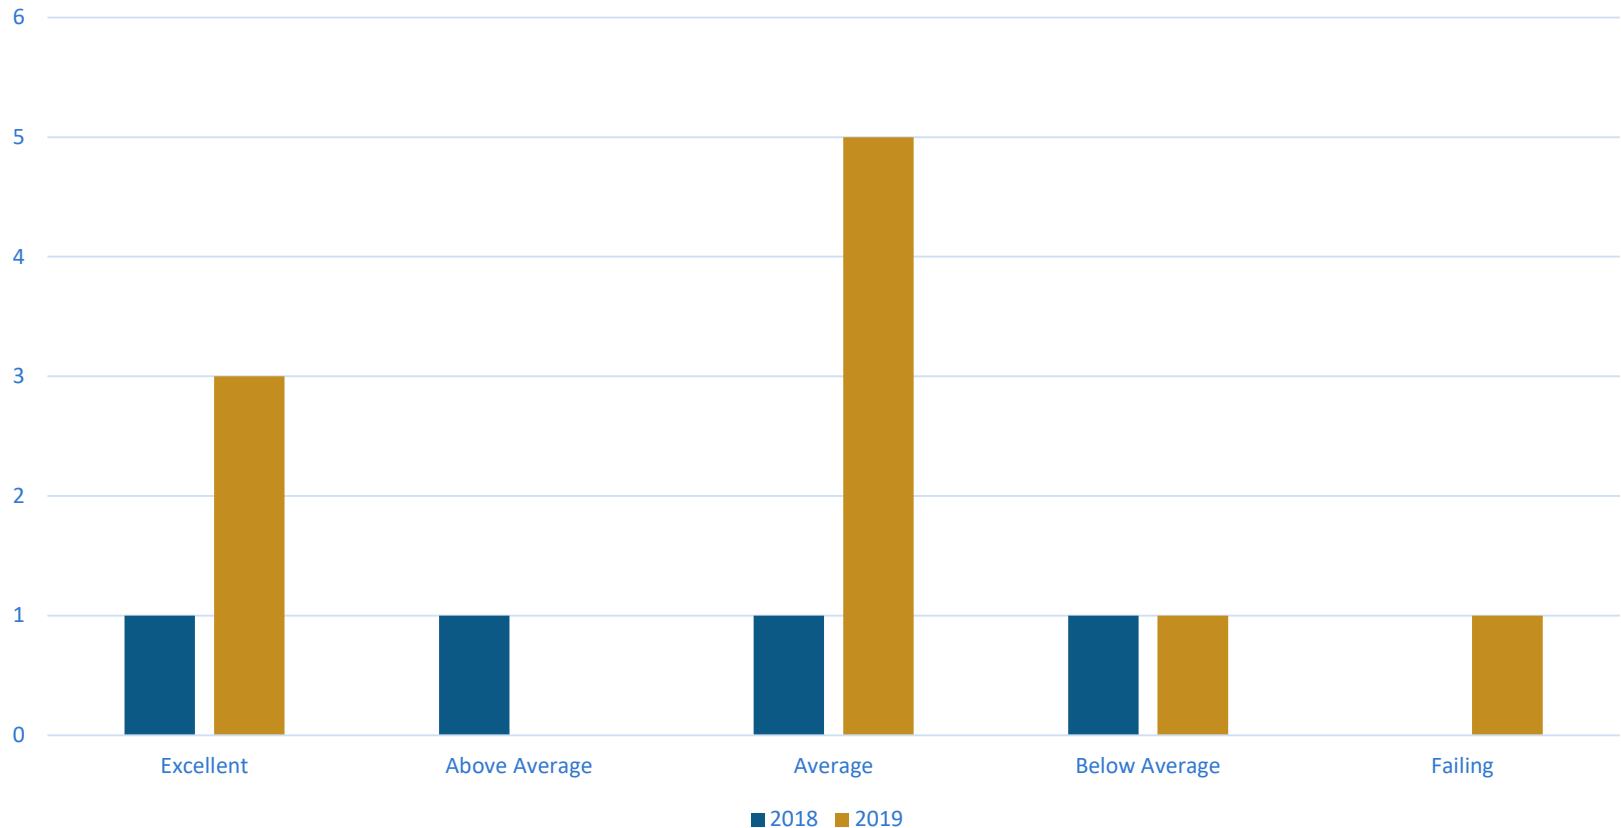

2019 Family and Community Survey

How would you grade the school district's performance overall?

2019 Family and Community Survey

In general, do you think schools in Arlington are getting better or worse?

2019 Family and Community Survey

Are you aware of the district's emphasis on cultivating a positive growth mindset?

2019 Family and Community Survey

I have a positive impression about the quality of education that takes place in Arlington schools.

2019 Family and Community Survey

Parents know what the school is doing to improve student learning.

2019 Family and Community Survey

My child's school is a place where all students are challenged and supported to do their best.