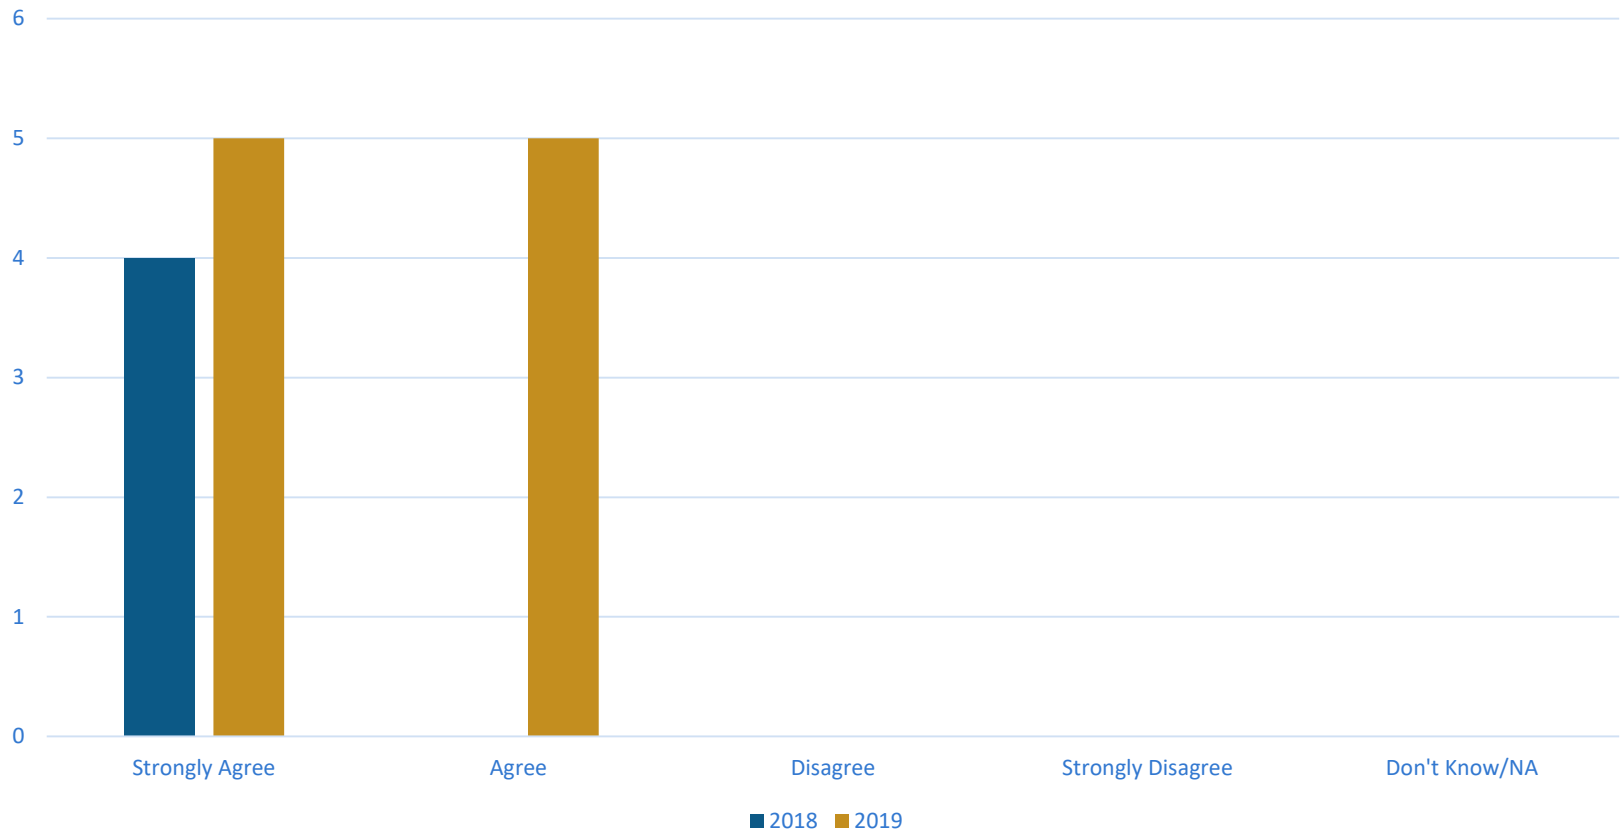

2019 Family and Community Survey

Whenever I phone or visit the school, staff members are courteous and helpful.